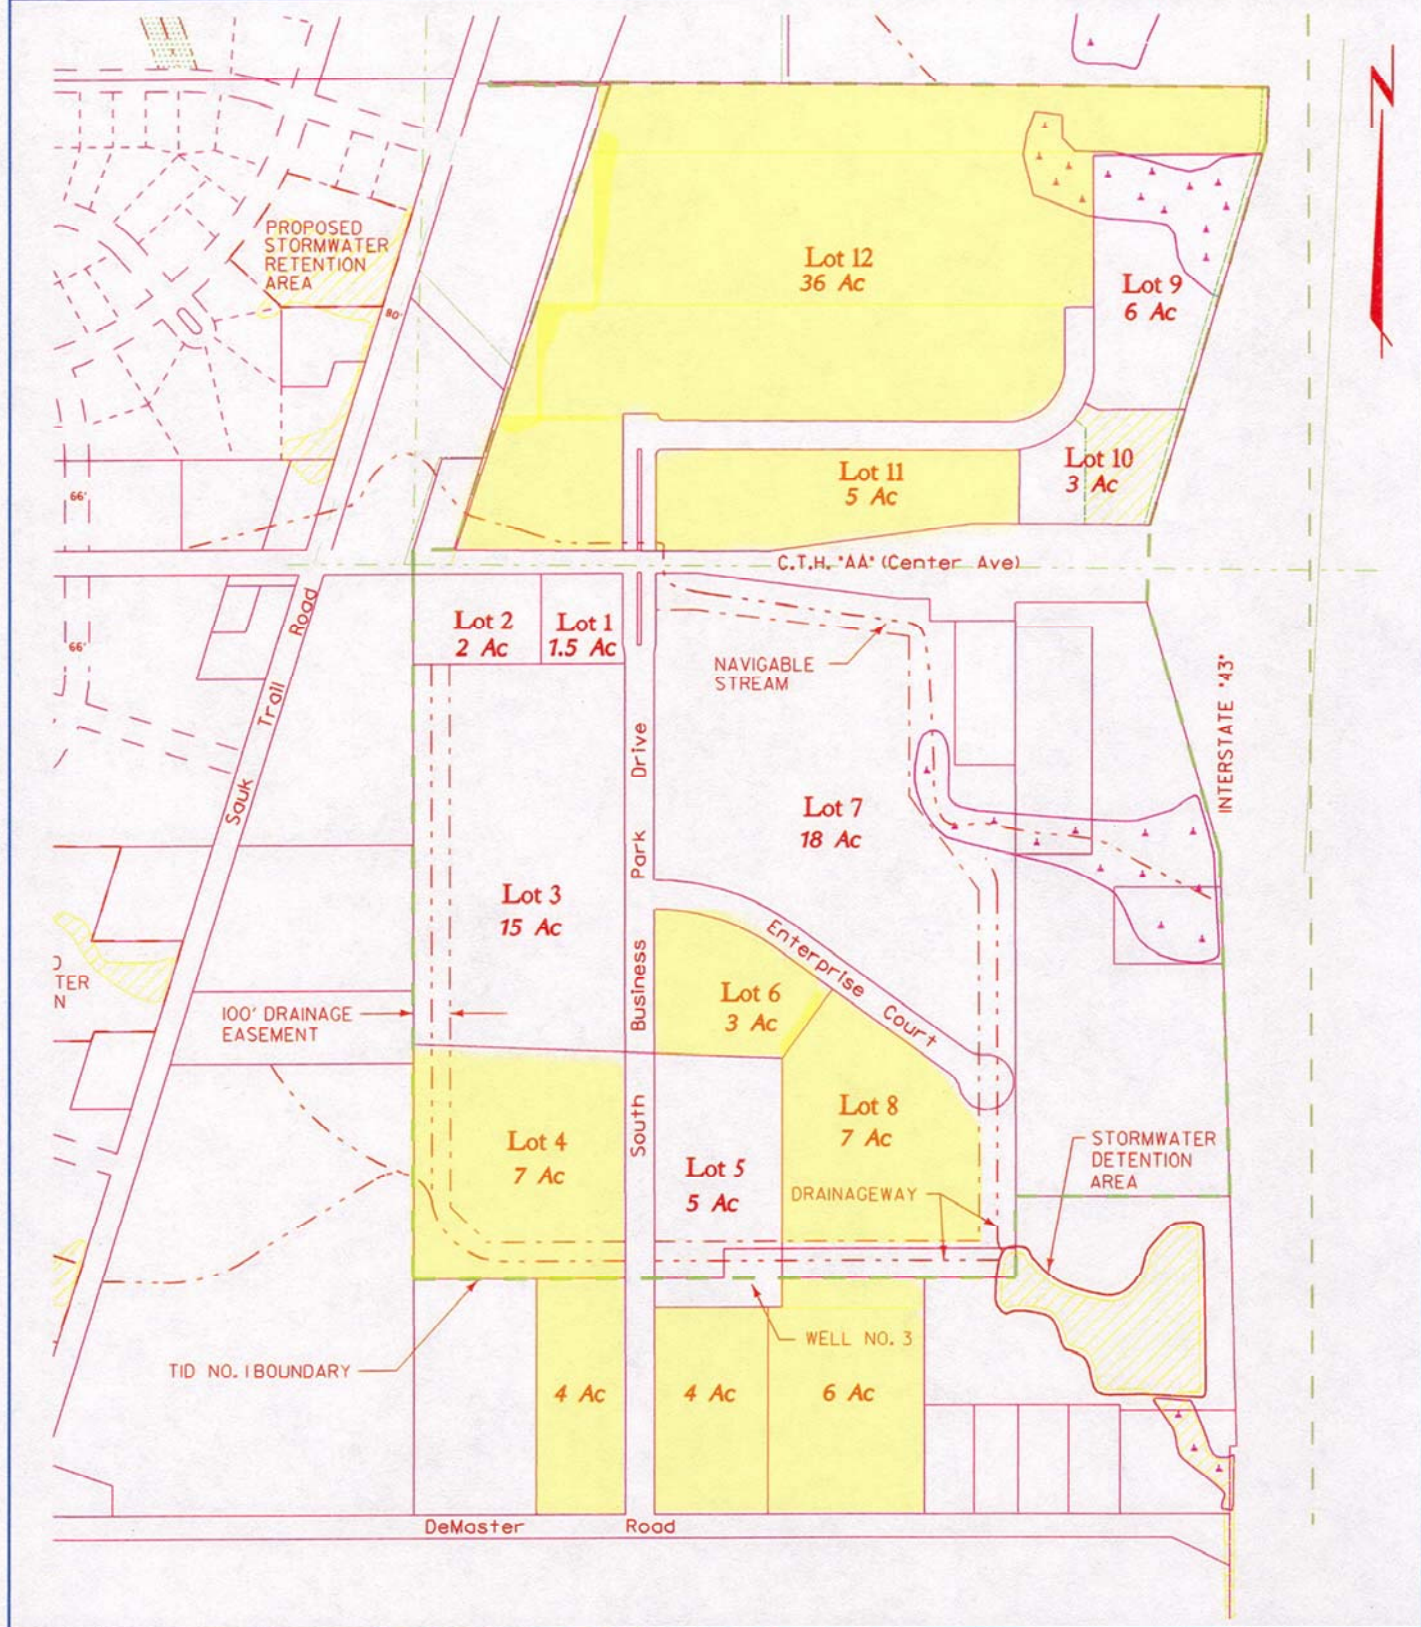

lotdisplay.dgn 02/20/06 DR
REVISION/PLOT DATE

AVAILABLE LOTS - TID #1

LOCATION: **VILLAGE OF OOSTBURG**

SCALE: **1"=500'**

DATE: **FEBRUARY, 2006**

DRAWN BY: **DERRICK RUPP**